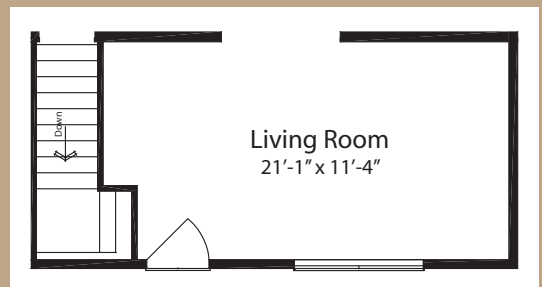

Classic Collection

Renderings depict optional features.

Style
Ranch

Total Square Feet
987

Bedrooms
2

Baths
1

Footprint
40' x 26'

SOAC 2640 2 1 (B) STD

Simple pleasures await you in the Senna. An oversized living room provides enough space for a large family gathering.

Basement Option

For more floorplans and options visit

www.allamericanhomes.com