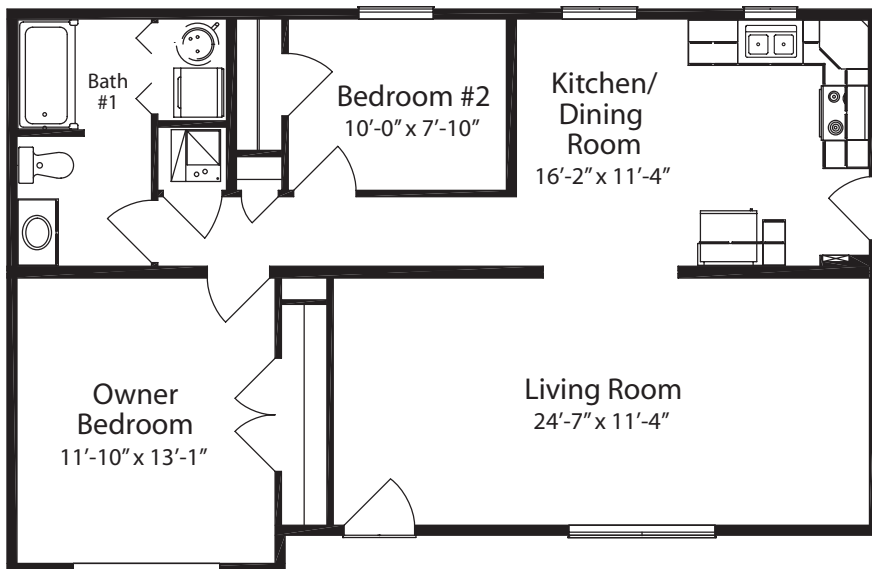

Classic Collection

Renderings depict optional features.

Style
Ranch

Total Square Feet
987

Bedrooms
2

Baths
1

Footprint
40' x 26'

SOAC 2640 2 1 (B) STD

Simple pleasures await you in the Senna. An oversized living room provides enough space for a large family gathering.

Basement Option

For more floorplans and options visit

www.allamericanhomes.com